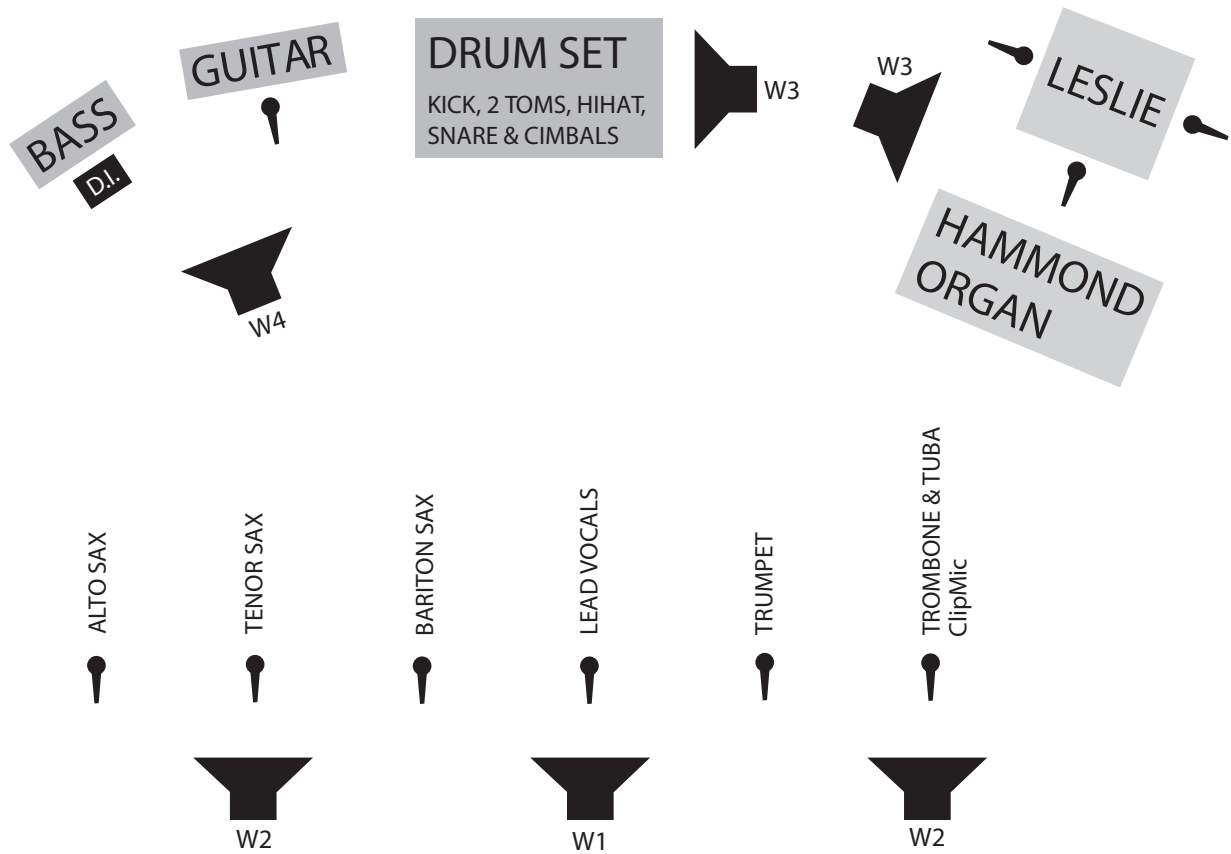

WAZOMBA OVERDRIVE ORCHESTRA „OPTIMAL“

STAGE FRONT

 MICROPHONE

 D.I. DIRECT INPUT BOX

 MONITOR

W1 - W4 MONITOR WAY 1 - 4

WAZOMBA OVERDRIVE ORCHESTRA

„POSSIBLE“

STAGE FRONT

W1 - W4 MONITOR WAY 1 - 4

WAZOMBA OVERDRIVE ORCHESTRA „BETTER THAN NOTHING“

STAGE FRONT

 MICROPHONE

 D.I. DIRECT INPUT BOX

 MONITOR

W1 MONITOR WAY 1

WAZOMBA OVERDRIVE ORCHESTRA „PUNK“

MEGAPHONE (OUR MEGAPHONE)