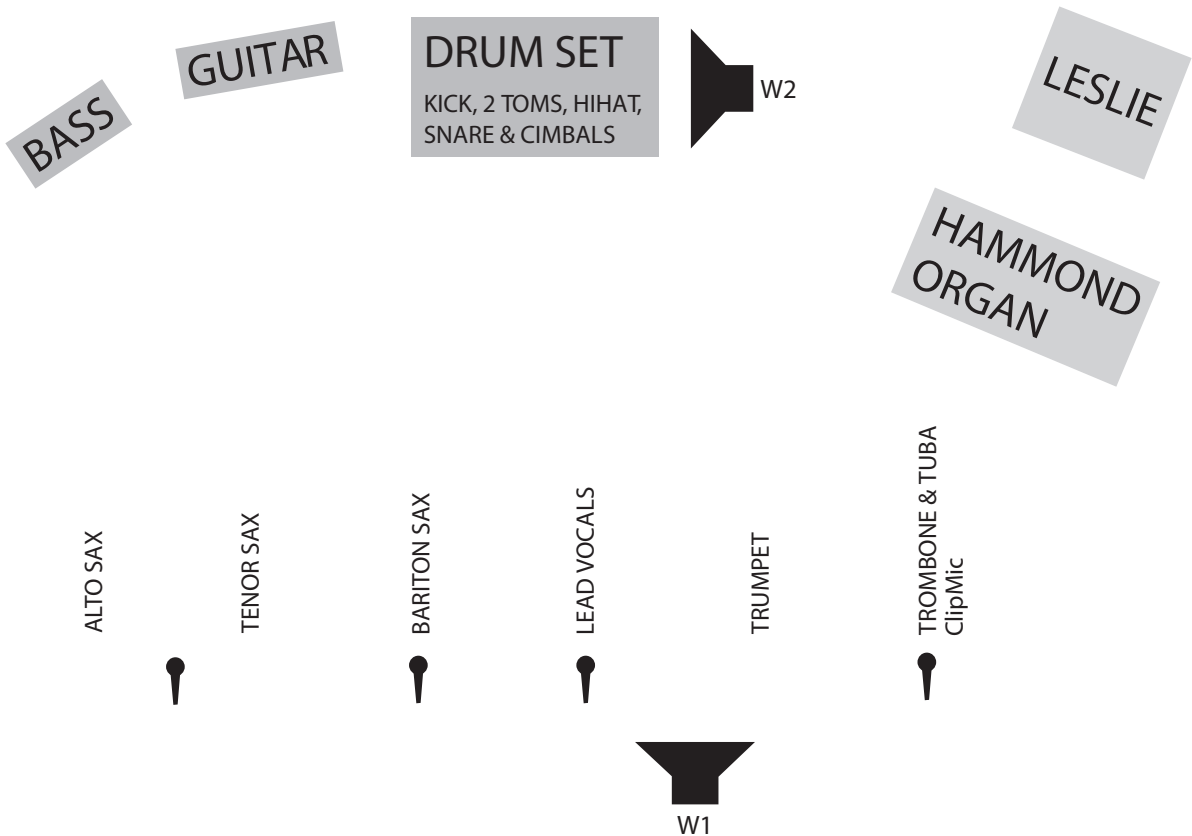

WAZOMBA OVERDRIVE ORCHESTRA „OPTIMAL“

STAGE FRONT

 MICROPHONE

 D.I. DIRECT INPUT BOX

 MONITOR

W1 - W4 MONITOR WAY 1 - 4

WAZOMBA OVERDRIVE ORCHESTRA

„POSSIBLE“

STAGE FRONT

W1 - W4 MONITOR WAY 1 - 4

WAZOMBA OVERDRIVE ORCHESTRA „BETTER THAN NOTHING“

STAGE FRONT

 MICROPHONE

 D.I. DIRECT INPUT BOX

 MONITOR

W1 MONITOR WAY 1