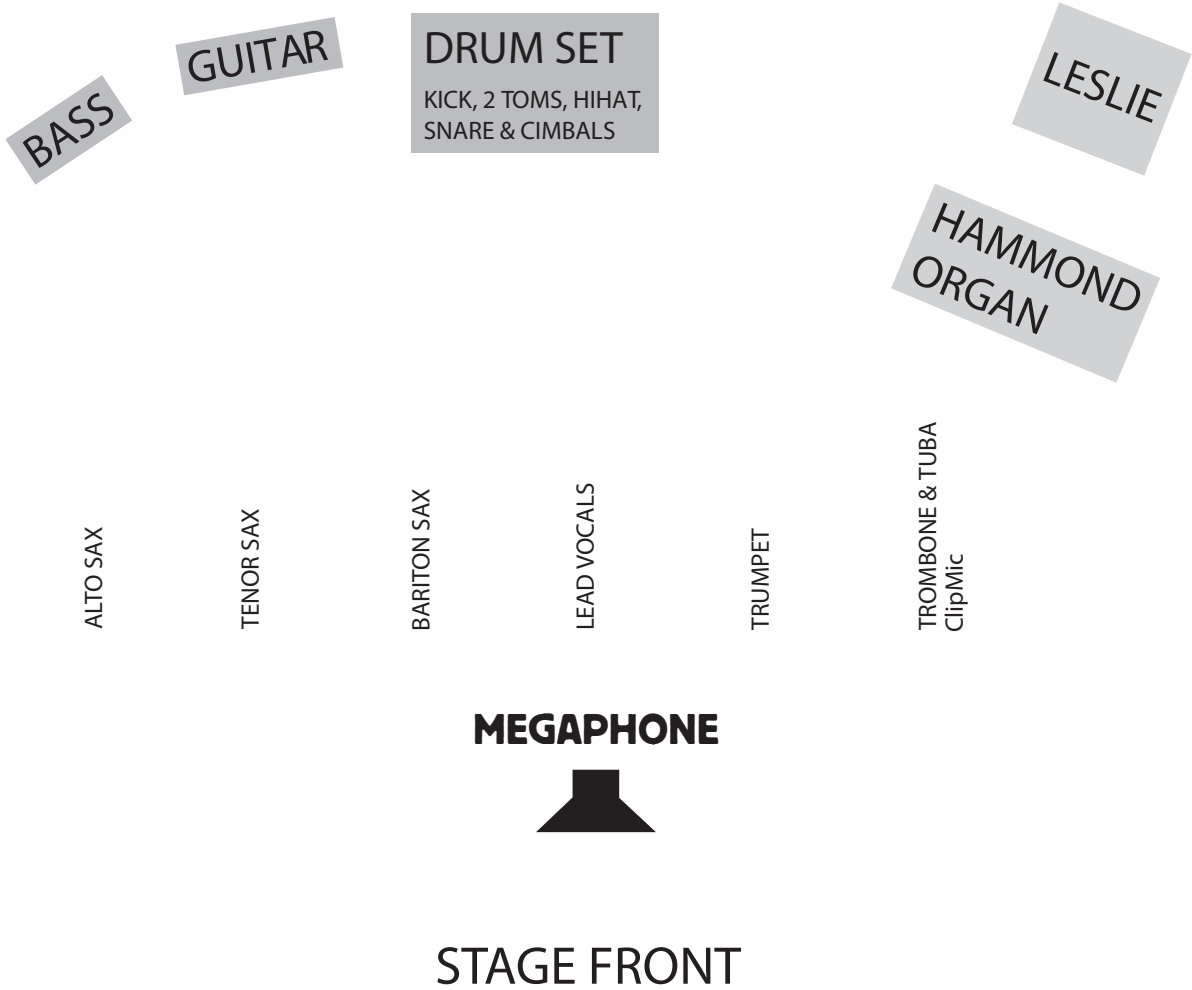

WAZOMBA OVERDRIVE ORCHESTRA „PUNK“

MEGAPHONE (OUR MEGAPHONE)