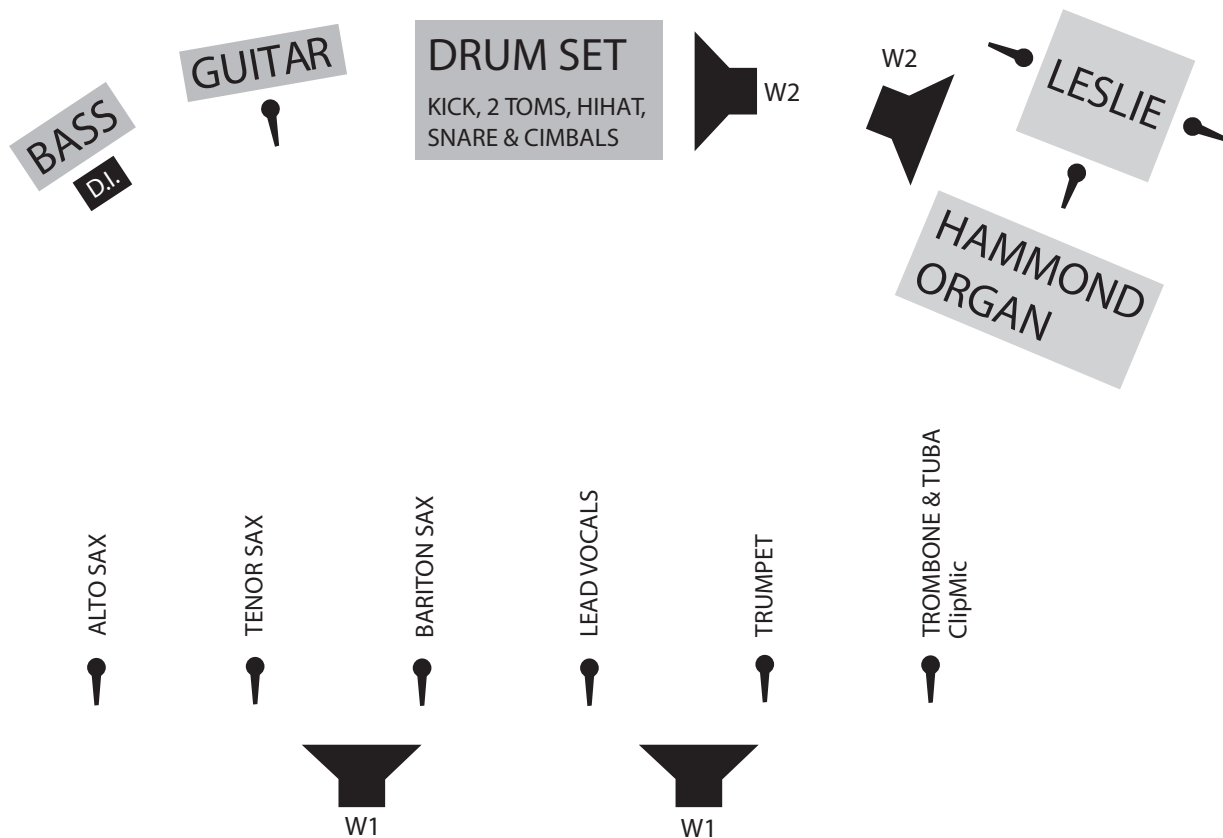

WAZOMBA OVERDRIVE ORCHESTRA „OPTIMAL“

STAGE FRONT

 MICROPHONE

 D.I. DIRECT INPUT BOX

 MONITOR

W1 - W4 MONITOR WAY 1 - 4

WAZOMBA OVERDRIVE ORCHESTRA

„POSSIBLE“

STAGE FRONT

W1 - W4 MONITOR WAY 1 - 4

WAZOMBA OVERDRIVE ORCHESTRA „BETTER THAN NOTHING“

STAGE FRONT

 MICROPHONE

 D.I. DIRECT INPUT BOX

 MONITOR

W1 MONITOR WAY 1

WAZOMBA OVERDRIVE ORCHESTRA „PUNK“

MEGAPHONE (OUR MEGAPHONE)